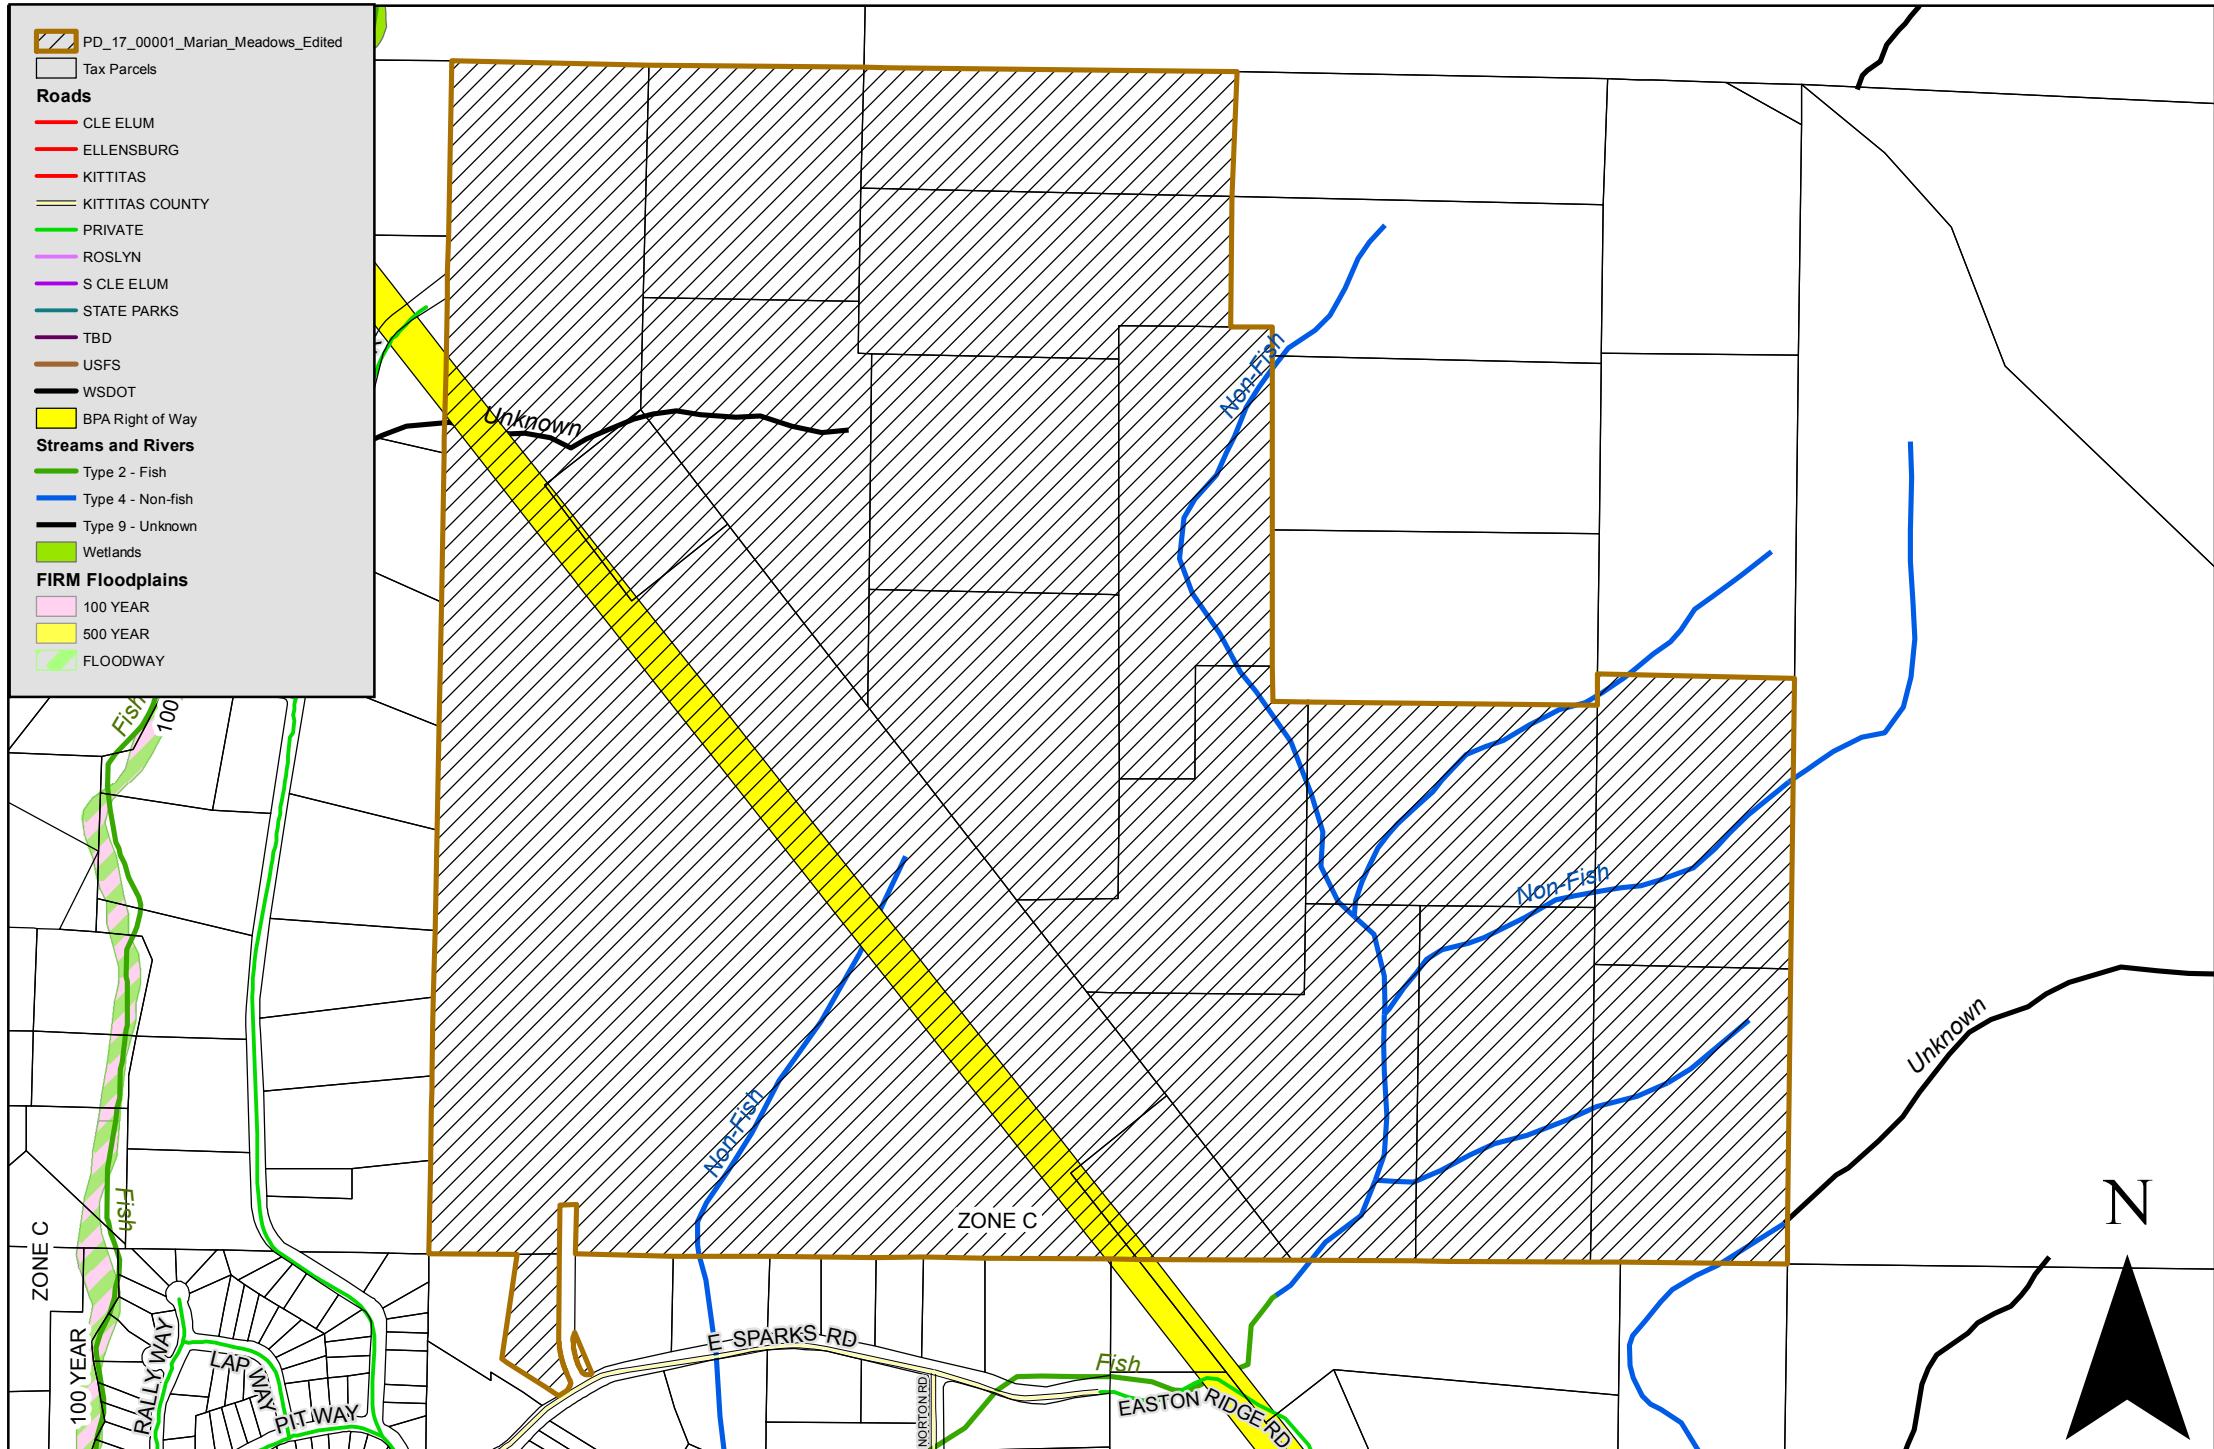

# DV-19-00001 Marian Meadows

1:9,000

Critical Areas